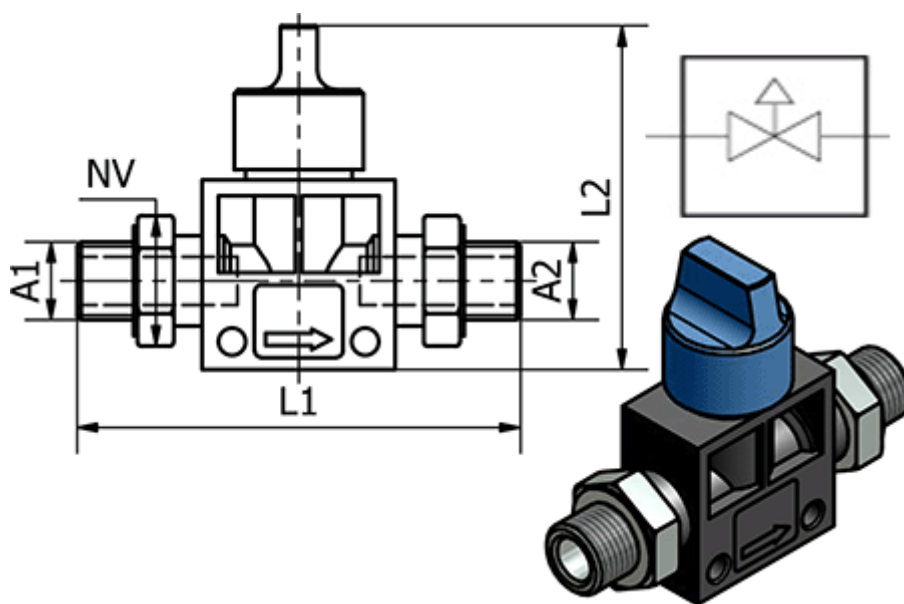

# Data Sheet

Article number: 5861941818

Description: Hand Valve 194.1818 - G 1/8" G 1/8"  
Thread/Thread

## Measures

L1	= 65
L2	= 41.5
NV	= 14/14
Thread A1	= G 1/8"
Thread A2	= G 1/8"